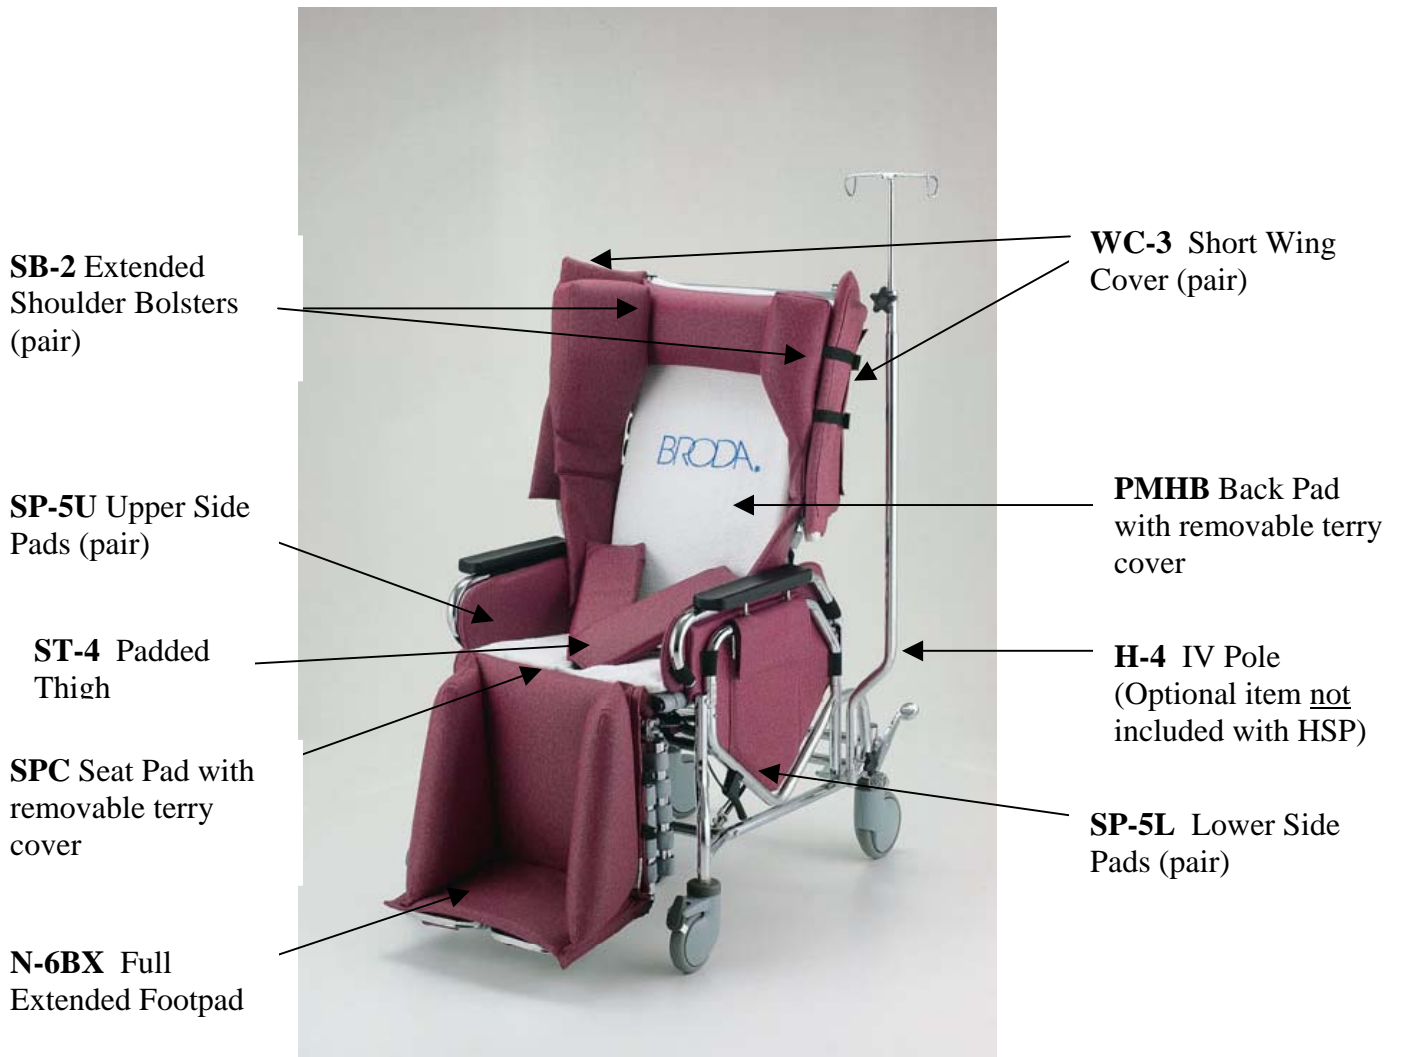

785 Tilt Recliner with HSP Padding Package Upgrade

Standard Padding and HSP Padding for 785 and Elite Chairs

Standard padding on the 785 and Elite includes - Shoulder Bolsters (SB-1)

- Neck rest Cushion (N-1)
 - Upper Side Pads (SP-5U)
 - Lower Side Pads (SP-5L)
 - Seat Pad (SPC)
 - Back Pad (PMHB)
 - Calf Pad (N-6C)
 - Sole Pads (N-6S2)
- } On Split Flipdown Footrest

HSP Padding Factory Upgrade includes (in addition to standard padding)

- Extended Shoulder Bolsters (in place of standard Shoulder Bolsters)
- Short Wing Covers
- Thigh Belt
- Full Extended Footpad (in place of Calf Pad and Sole Pad)

*** With HSP upgrade, Split Flipdown Footrest is replaced with Fixed Footrest**